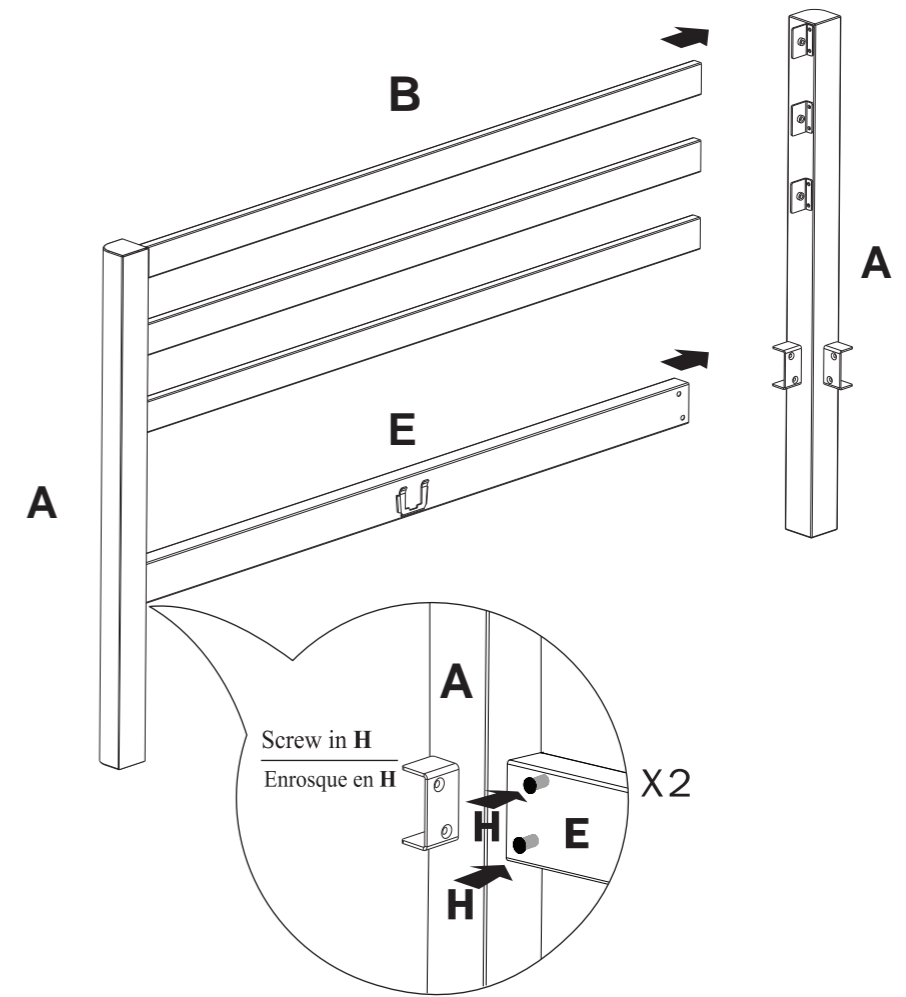

DeCoro®

TILBURY PLATFORM BED FRAME WITH WOOD SLAT HEADBOARD

PARTS LIST

1

2

Have a question? Please contact Customer Service at **877-707-7533**
Or you can email us at claims@classicbrands.com