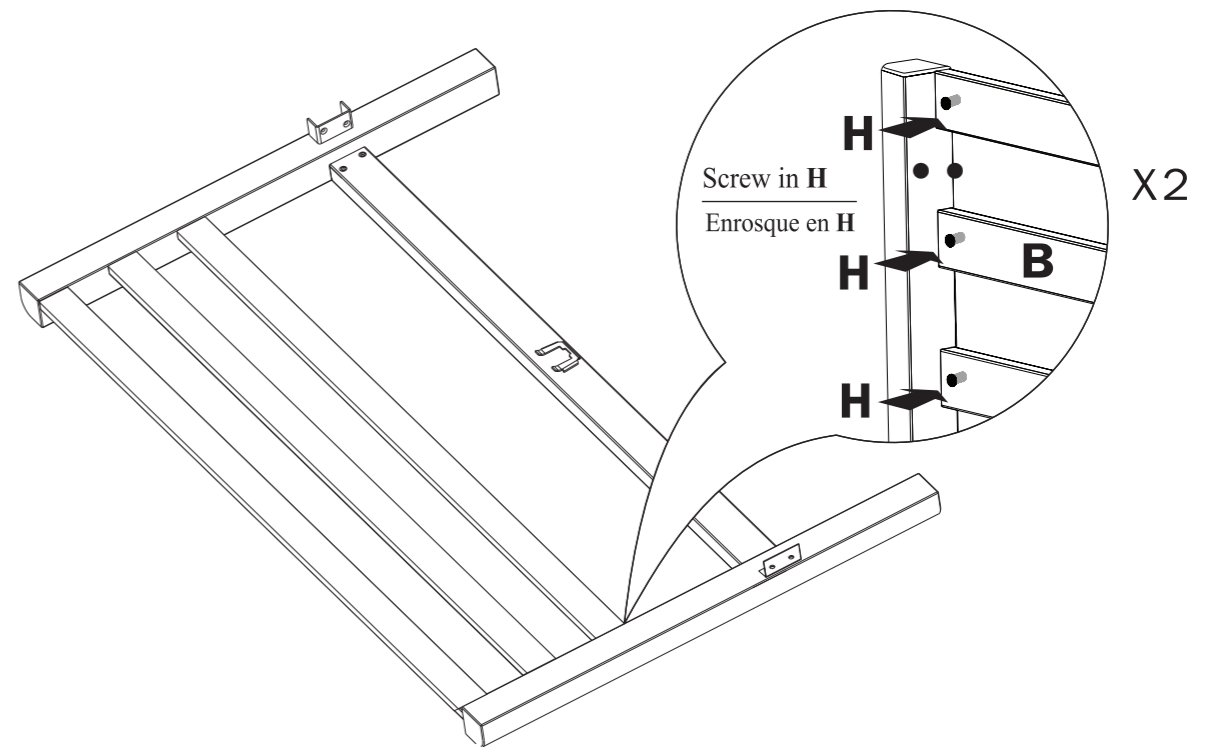

DeCoro®

TILBURY PLATFORM BED FRAME WITH WOOD SLAT HEADBOARD

PARTS LIST

1

2

Have a question? Please contact Customer Service at **877-707-7533**
Or you can email us at claims@classicbrands.com