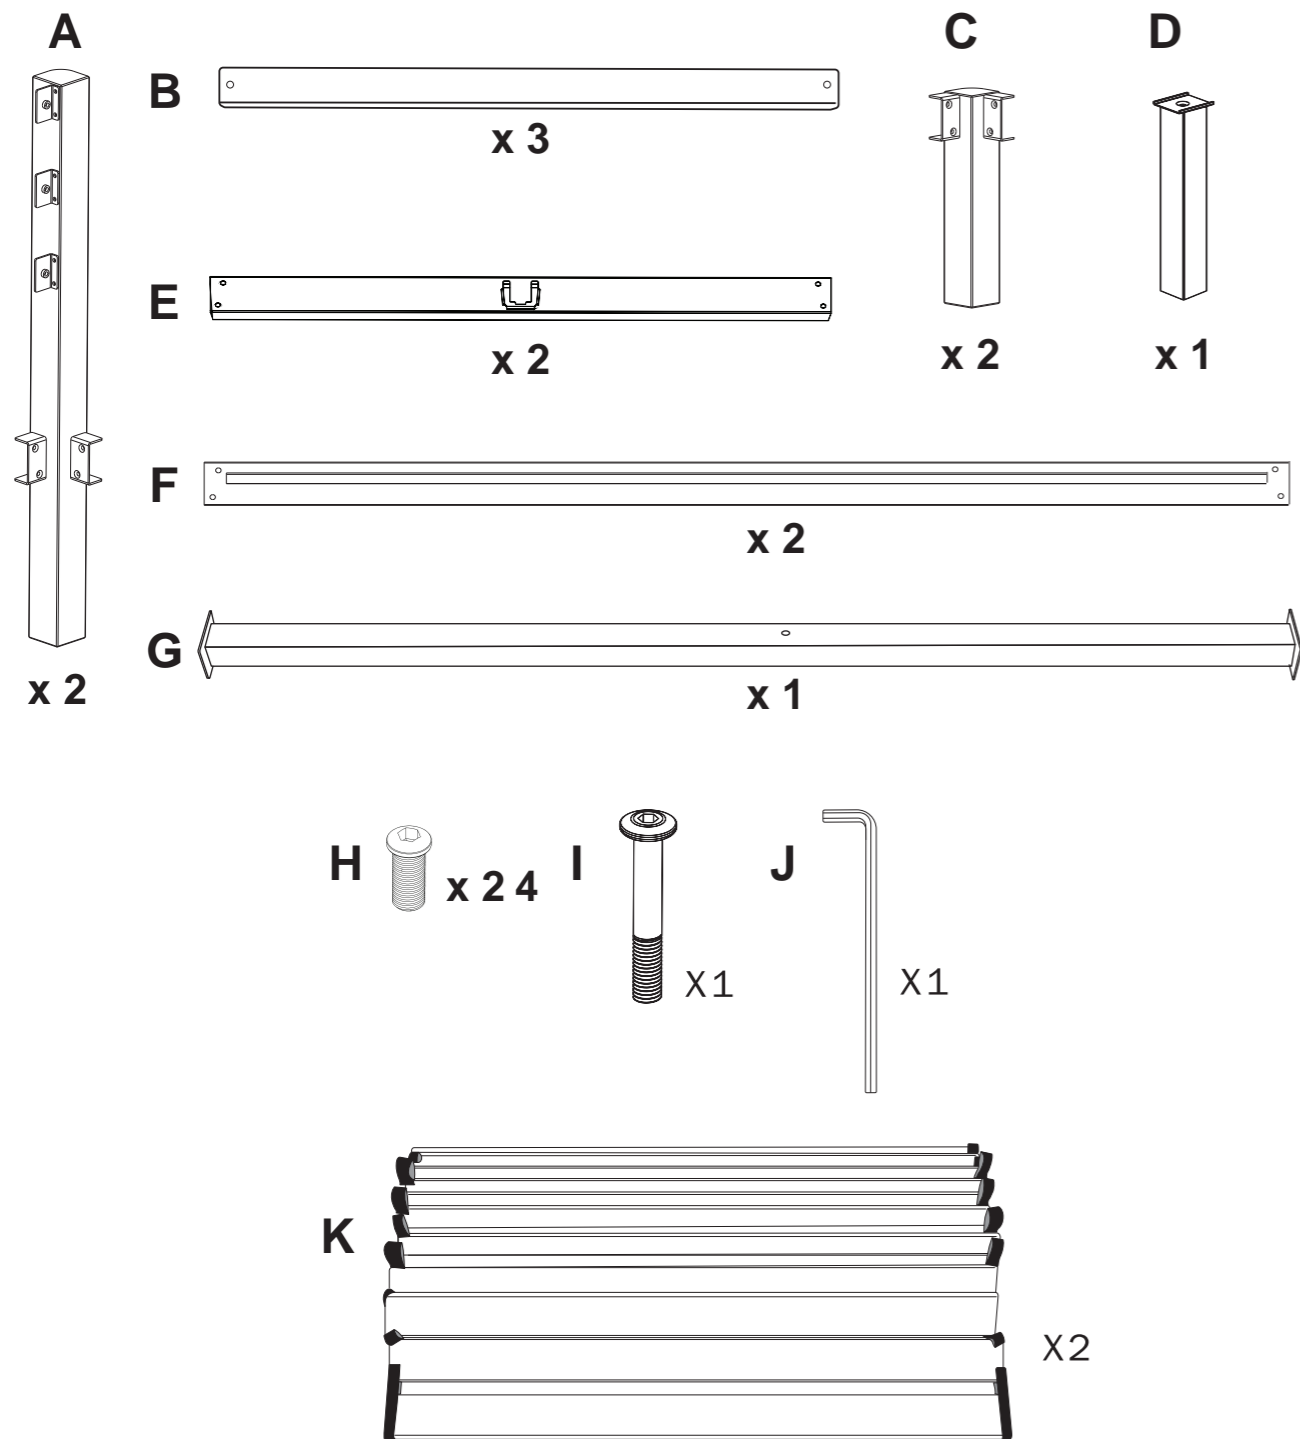

DeCoro®

TILBURY PLATFORM BED FRAME WITH WOOD SLAT HEADBOARD

PARTS LIST

1

2

Have a question? Please contact Customer Service at **877-707-7533**
Or you can email us at claims@classicbrands.com